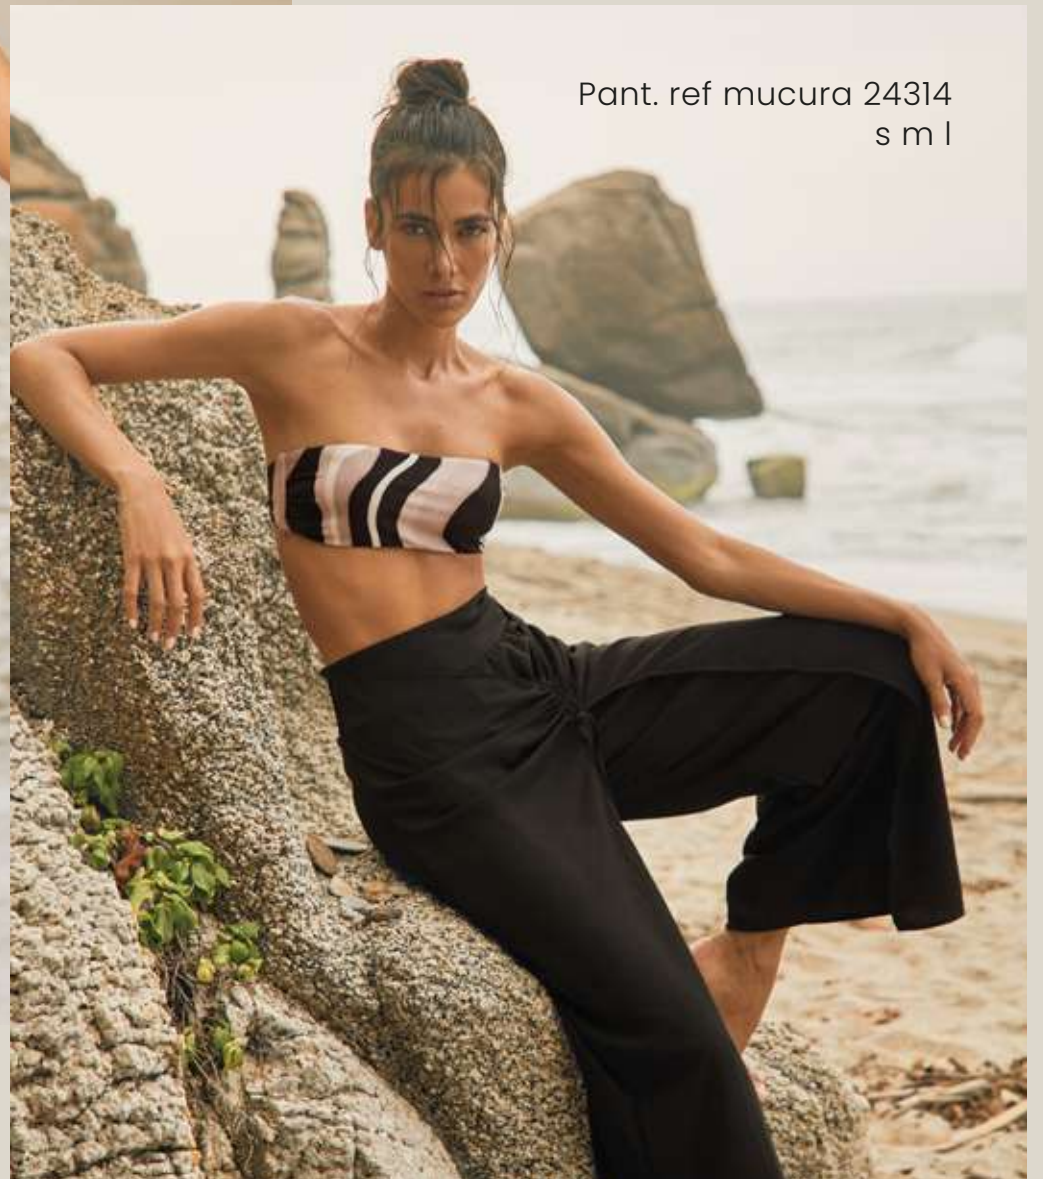

Pant. ref mucura 24314
s m l