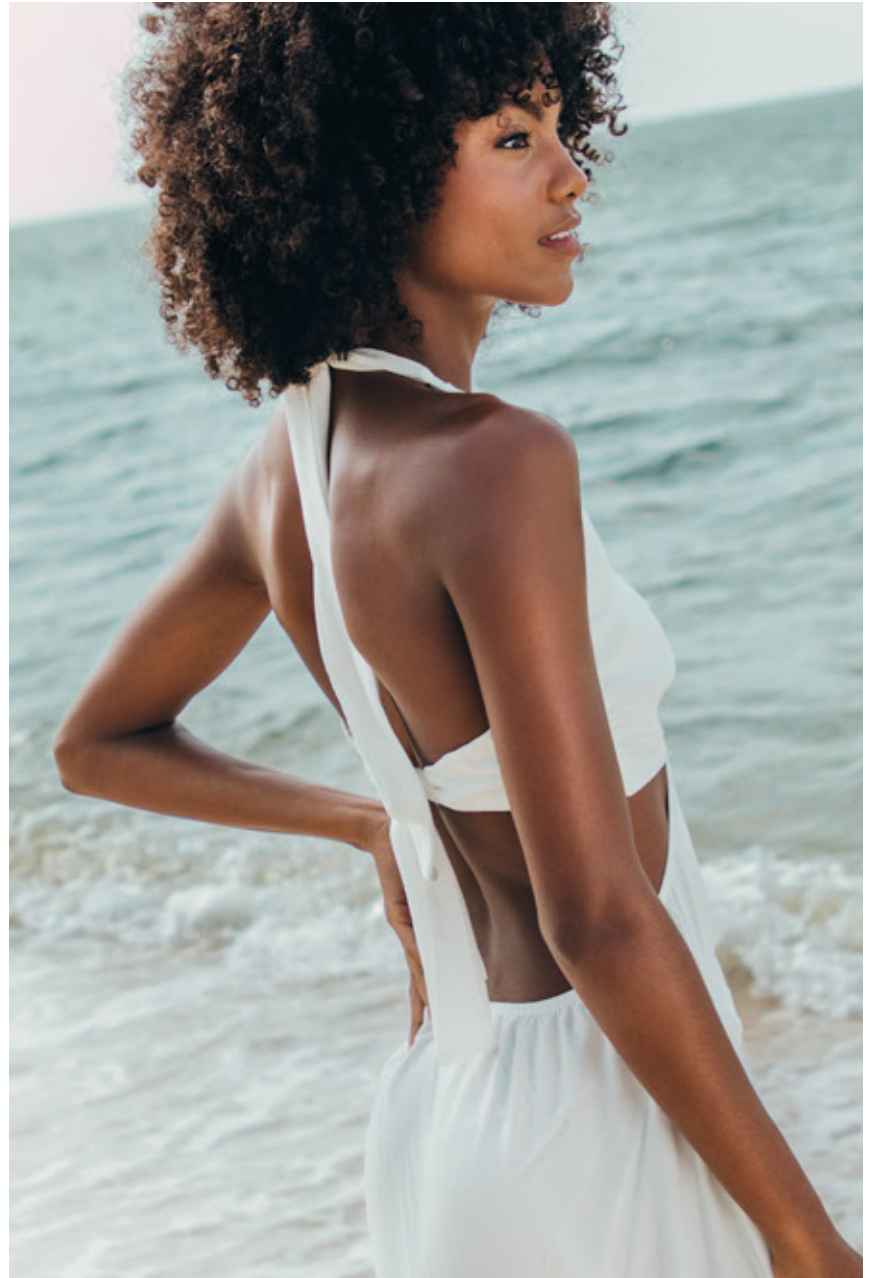

MAXI DRESS. BRISHON REF 23323 | S M L